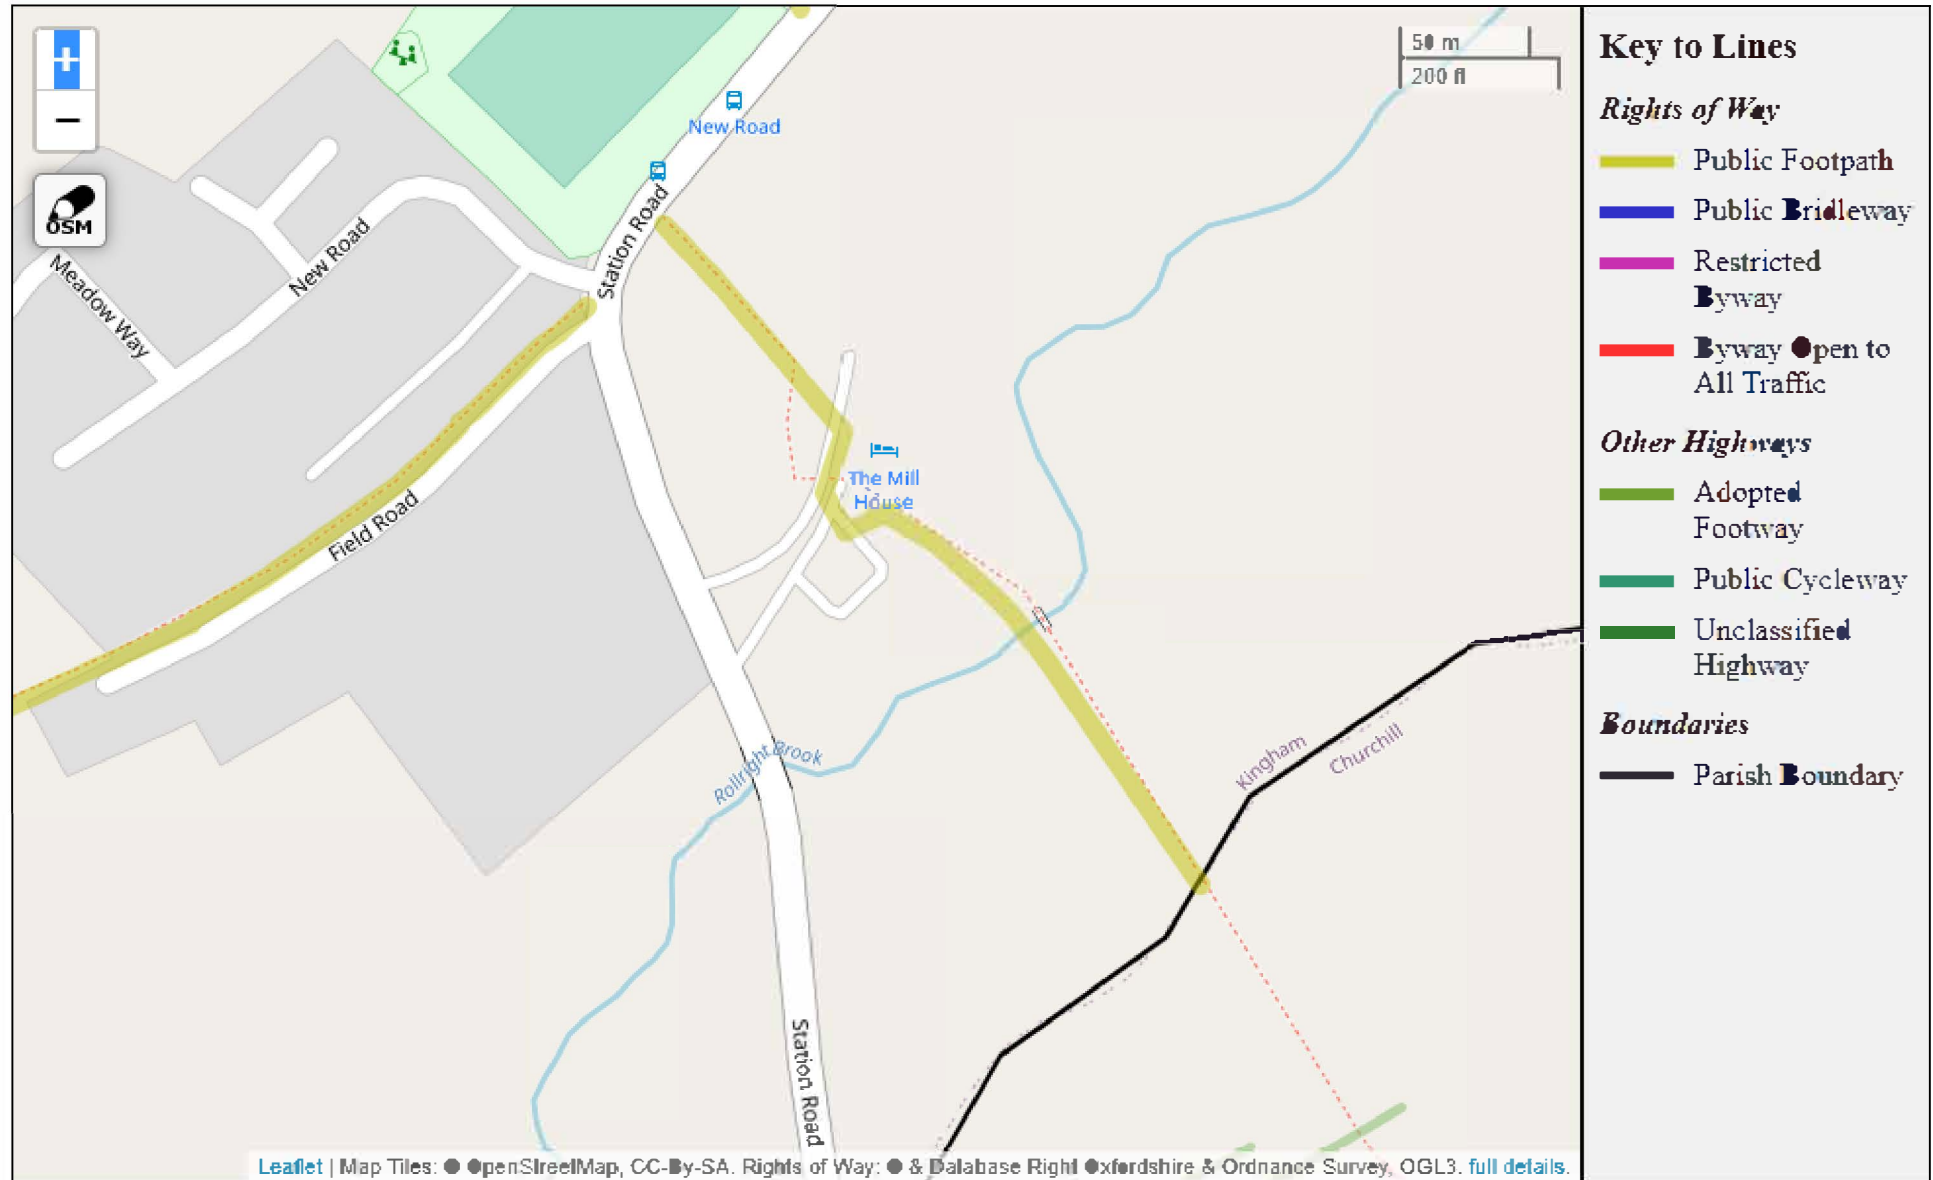

Rights of Way in Kingham Parish (West Oxfordshire, Oxfordshire)

This page shows a map and table of the Public Rights of Way (Public Footpaths, Bridleways, Restricted Byways, and Byways Open to All Traffic) in the parish. The map is compared with the data in OpenStreetMap. ([more information](#))

Rights of Way in Kingham Parish (West Oxfordshire, Oxfordshire)

This page shows a map and table of the Public Rights of Way (Public Footpaths, Bridleways, Restricted Byways, and Byways Open to All Traffic) in the parish compared with the data in OpenStreetMap. ([more information](#))